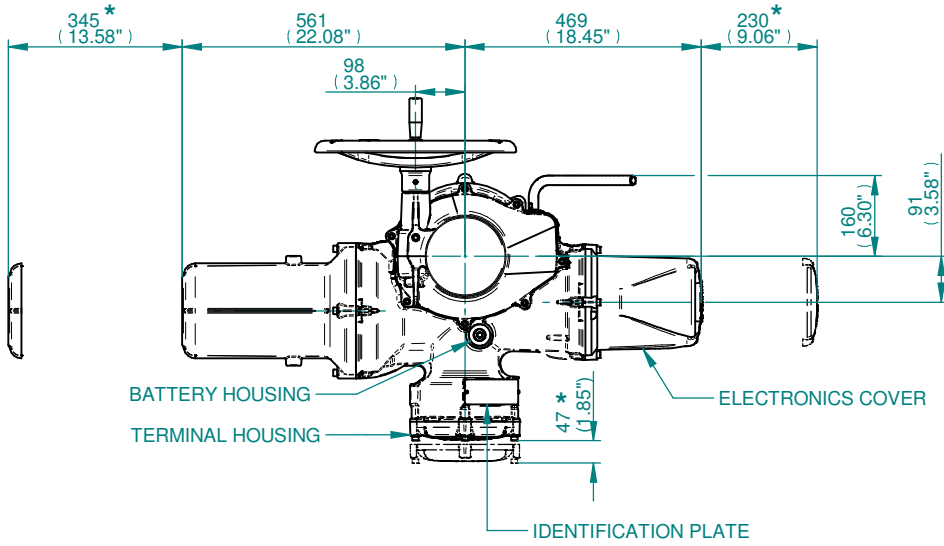

BATTERY HOUSING  
 TERMINAL HOUSING  
 IDENTIFICATION PLATE  
 ELECTRONICS COVER

COVER TUBE SUPPLIED  
 IN 150 (6") & 300 (12") LGTH'S  
 THEN IN 300 (12") INCREMENTS  
 UP TO 1500 (60") LG.

EARTHING HOLE  
 $\phi 6.5$  (1/4")

DISPLAY WINDOW  
 LOCAL/REMOTE/STOP  
 SWITCH  
 OPEN/CLOSE SWITCH

BASE MTG POSITION

DEFAULT HOLE SIZES:  
 HOLES 1, 3 & 4 TAPPED M25  
 HOLE 2 TAPPED M40

- NOTES**
- FOUR BASE OPTIONS ARE DETAILED TO SUIT THE RELEVANT COUPLING ARRANGEMENT.
  - THE REQUIRED BASE FOR THE SIDE & END VIEWS SHOULD BE LOADED TO MTG POSITION INDICATED.
  - \*\* REMOVAL ALLOWANCE REQUIRED.

NOTES

1. THREE BASE OPTIONS ARE DETAILED TO SUIT THE RELEVANT COUPLING ARRANGEMENT.
2. THE REQUIRED BASE FOR THE SIDE & END VIEWS SHOULD BE LOADED TO MTG POSITION INDICATED.
3. \*\* REMOVAL ALLOWANCE REQUIRED.