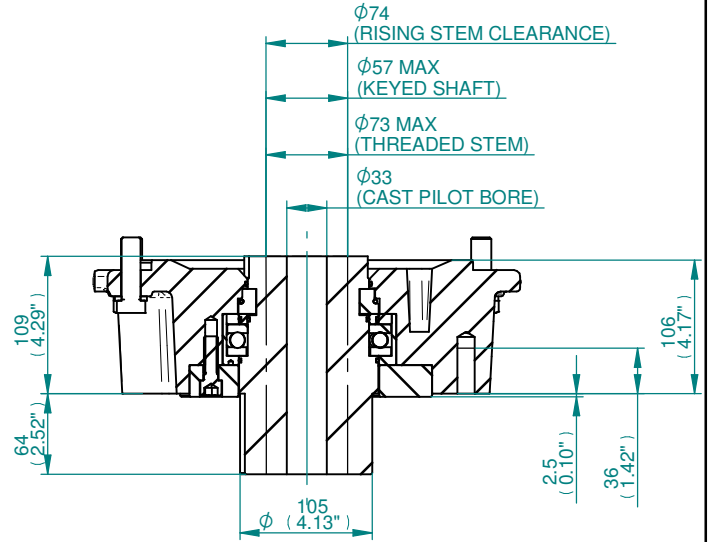

TYPICAL 'Z3' COUPLING DETAILS

NOTE : COUPLINGS WITHOUT PILOT BORE AVAILABLE IF SPECIFIED WITH ORDER.