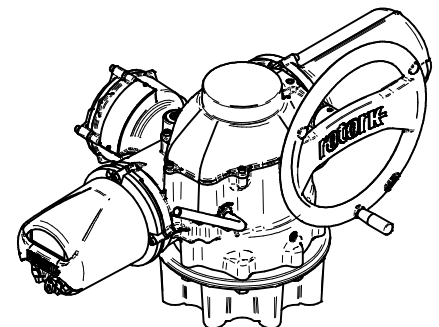

BATTERY HOUSING  
 TERMINAL HOUSING  
 IDENTIFICATION PLATE  
 ELECTRONICS COVER

COVER TUBE SUPPLIED  
 IN 150 (6") & 300 (12") LGTH'S  
 THEN IN 300 (12") INCREMENTS  
 UP TO 1500 (60") LG.

EARTHING HOLE  
 $\phi 6.5$  (1/4")

DISPLAY WINDOW  
 LOCAL/REMOTE/STOP  
 SWITCH  
 OPEN/CLOSE SWITCH

BASE MTG POSITION

DEFAULT HOLE SIZES:  
 HOLES 1, 3 & 4 TAPPED M25  
 HOLE 2 TAPPED M40

- NOTES**
- FOUR BASE OPTIONS ARE DETAILED TO SUIT THE RELEVANT COUPLING ARRANGEMENT.
  - THE REQUIRED BASE FOR THE SIDE & END VIEWS SHOULD BE LOADED TO MTG POSITION INDICATED.
  - \*\* REMOVAL ALLOWANCE REQUIRED.

NOTES

1. THREE BASE OPTIONS ARE DETAILED TO SUIT THE RELEVANT COUPLING ARRANGEMENT.
2. THE REQUIRED BASE FOR THE SIDE & END VIEWS SHOULD BE LOADED TO MTG POSITION INDICATED.
3. \*\* REMOVAL ALLOWANCE REQUIRED.