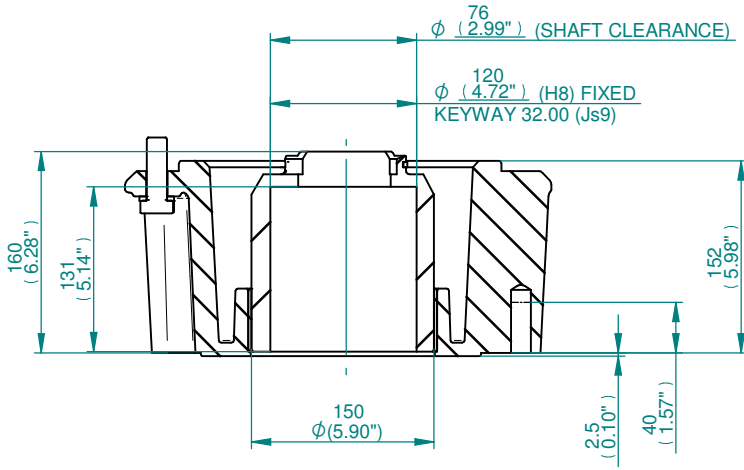

# IQ3 SIZE 70 THRUST BASES

TYPICAL 'B1' COUPLING DETAILS

TYPICAL 'B3/B4' COUPLING DETAIL

F25 BASE DETAILS  
FOR 'B1' & 'B3/B4' COUPLINGS

FA25 BASE DETAILS  
FOR 'B1' & 'B3/B4' COUPLINGS

## IQ3 SIZE 70 NON-THRUST BASES

TYPICAL 'A' COUPLING DETAILS

TYPICAL 'Z3' COUPLING DETAILS

NOTE : COUPLINGS WITHOUT PILOT BORE AVAILABLE IF SPECIFIED WITH ORDER.

F30 BASE DETAILS FOR 'A' & 'Z3' COUPLINGS

FA30 BASE DETAILS FOR 'A' & 'Z3' COUPLINGS

# IQ3 SIZE 70 THRUST BASES

TYPICAL 'B1' COUPLING DETAILS

F30/FA30 BASE DETAILS  
FOR 'B1' COUPLINGS