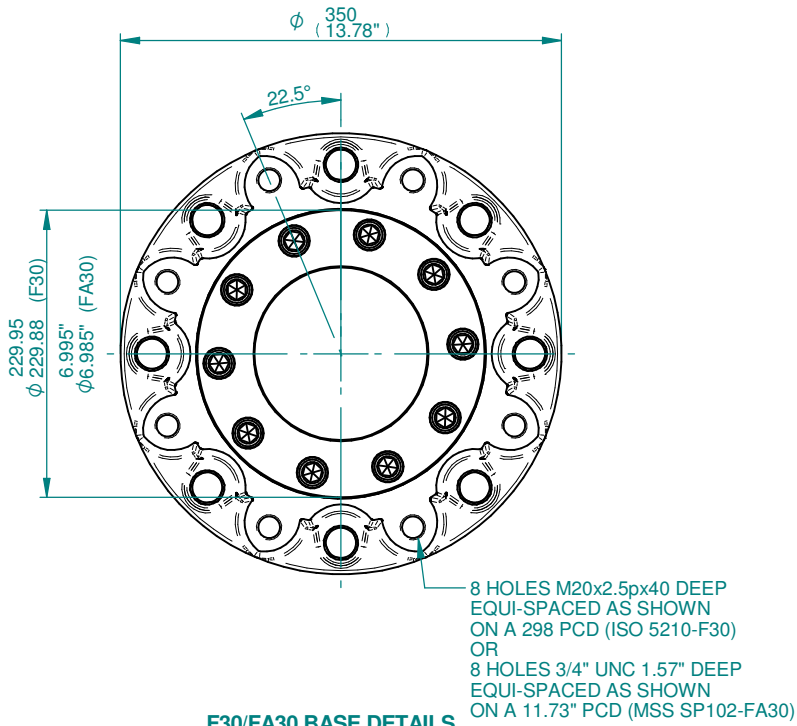

# IQ3 SIZE 70 THRUST BASES

TYPICAL 'B1' COUPLING DETAILS

TYPICAL 'B3/B4' COUPLING DETAIL

F25 BASE DETAILS  
FOR 'B1' & 'B3/B4' COUPLINGS

FA25 BASE DETAILS  
FOR 'B1' & 'B3/B4' COUPLINGS

## IQ3 SIZE 70 NON-THRUST BASES

TYPICAL 'A' COUPLING DETAILS

TYPICAL 'Z3' COUPLING DETAILS

NOTE : COUPLINGS WITHOUT PILOT BORE AVAILABLE IF SPECIFIED WITH ORDER.

F30 BASE DETAILS FOR 'A' & 'Z3' COUPLINGS

FA30 BASE DETAILS FOR 'A' & 'Z3' COUPLINGS

# IQ3 SIZE 70 THRUST BASES

TYPICAL 'B1' COUPLING DETAILS

F30/FA30 BASE DETAILS  
FOR 'B1' COUPLINGS

## IQ3 SIZE 70 NON-THRUST BASES