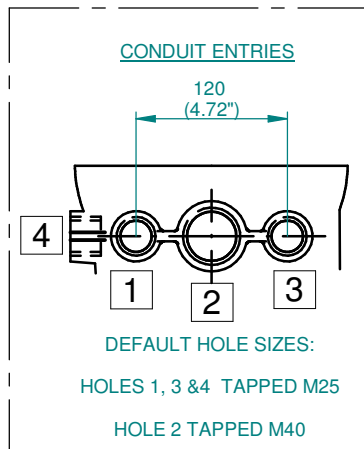

BATTERY HOUSING  
 TERMINAL HOUSING  
 IDENTIFICATION PLATE  
 ELECTRONICS COVER

COVER TUBE SUPPLIED  
 IN 150 (6") & 300 (12") LGTH'S  
 THEN IN 300 (12") INCREMENTS  
 UP TO 1500 (60") LG.

EARTHING HOLE  
 $\phi 6.5$  (1/4")

DISPLAY WINDOW  
 LOCAL/REMOTE/STOP  
 SWITCH  
 OPEN/CLOSE SWITCH

BASE MTG POSITION

DEFAULT HOLE SIZES:  
 HOLES 1, 3 & 4 TAPPED M25  
 HOLE 2 TAPPED M40

- NOTES**
- FOUR BASE OPTIONS ARE DETAILED TO SUIT THE RELEVANT COUPLING ARRANGEMENT.
  - THE REQUIRED BASE FOR THE SIDE & END VIEWS SHOULD BE LOADED TO MTG POSITION INDICATED.
  - \*\* REMOVAL ALLOWANCE REQUIRED.

NOTES

1. THREE BASE OPTIONS ARE DETAILED TO SUIT THE RELEVANT COUPLING ARRANGEMENT.
2. THE REQUIRED BASE FOR THE SIDE & END VIEWS SHOULD BE LOADED TO MTG POSITION INDICATED.
3. \*\* REMOVAL ALLOWANCE REQUIRED.