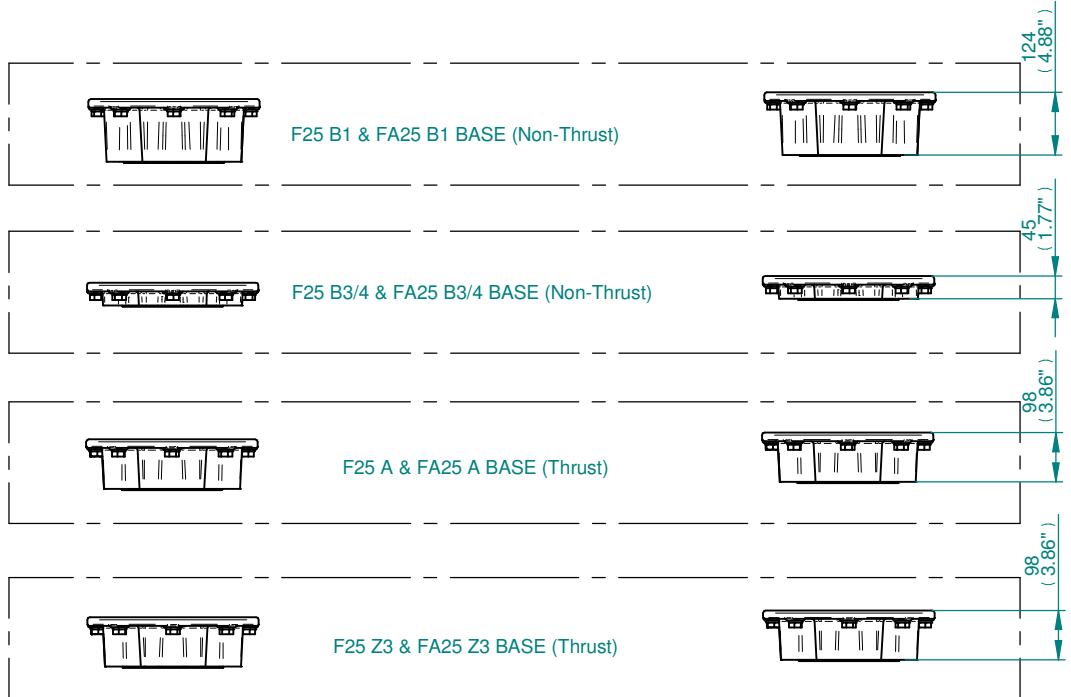

BATTERY HOUSING  
 TERMINAL HOUSING  
 IDENTIFICATION PLATE  
 ELECTRONICS COVER

COVER TUBE SUPPLIED  
 IN 150 (6") & 300 (12") LGTH'S  
 THEN IN 300 (12") INCREMENTS  
 UP TO 1500 (60") LG.

EARTHING HOLE  
 $\phi 6.5$  (1/4")

DISPLAY WINDOW  
 LOCAL/REMOTE/STOP  
 SWITCH  
 OPEN/CLOSE SWITCH

BASE MTG POSITION

DEFAULT HOLE SIZES:  
 HOLES 1, 3 & 4 TAPPED M25  
 HOLE 2 TAPPED M40

- NOTES**
- FOUR BASE OPTIONS ARE DETAILED TO SUIT THE RELEVANT COUPLING ARRANGEMENT.
  - THE REQUIRED BASE FOR THE SIDE & END VIEWS SHOULD BE LOADED TO MTG POSITION INDICATED.
  - \*\* REMOVAL ALLOWANCE REQUIRED.

NOTES

1. THREE BASE OPTIONS ARE DETAILED TO SUIT THE RELEVANT COUPLING ARRANGEMENT.
2. THE REQUIRED BASE FOR THE SIDE & END VIEWS SHOULD BE LOADED TO MTG POSITION INDICATED.
3. \*\* REMOVAL ALLOWANCE REQUIRED.