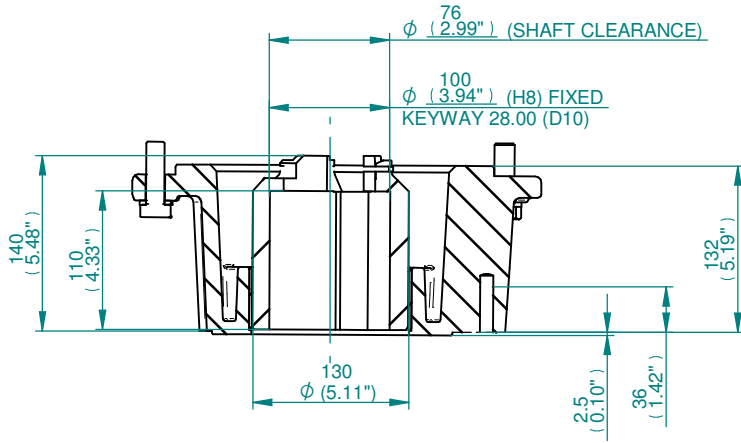

NOTES

1. THREE BASE OPTIONS ARE DETAILED TO SUIT THE RELEVANT COUPLING ARRANGEMENT.
2. THE REQUIRED BASE FOR THE SIDE & END VIEWS SHOULD BE LOADED TO MTG POSITION INDICATED.
3. \*\* REMOVAL ALLOWANCE REQUIRED.

TYPICAL 'A' COUPLING DETAILS

TYPICAL 'Z3' COUPLING DETAILS

NOTE : COUPLINGS WITHOUT PILOT BORE AVAILABLE IF SPECIFIED WITH ORDER.

F25 BASE DETAIL FOR 'A' & 'Z3' COUPLINGS

FA25 BASE DETAIL FOR 'A' & 'Z3' COUPLING

# IQ3 SIZE 70 THRUST BASES

TYPICAL 'B1' COUPLING DETAILS

TYPICAL 'B3/B4' COUPLING DETAIL

F25 BASE DETAILS  
FOR 'B1' & 'B3/B4' COUPLINGS

FA25 BASE DETAILS  
FOR 'B1' & 'B3/B4' COUPLINGS

## IQ3 SIZE 70 NON-THRUST BASES

TYPICAL 'A' COUPLING DETAILS

TYPICAL 'Z3' COUPLING DETAILS

NOTE : COUPLINGS WITHOUT PILOT BORE AVAILABLE IF SPECIFIED WITH ORDER.

F30 BASE DETAILS FOR 'A' & 'Z3' COUPLINGS

FA30 BASE DETAILS FOR 'A' & 'Z3' COUPLINGS