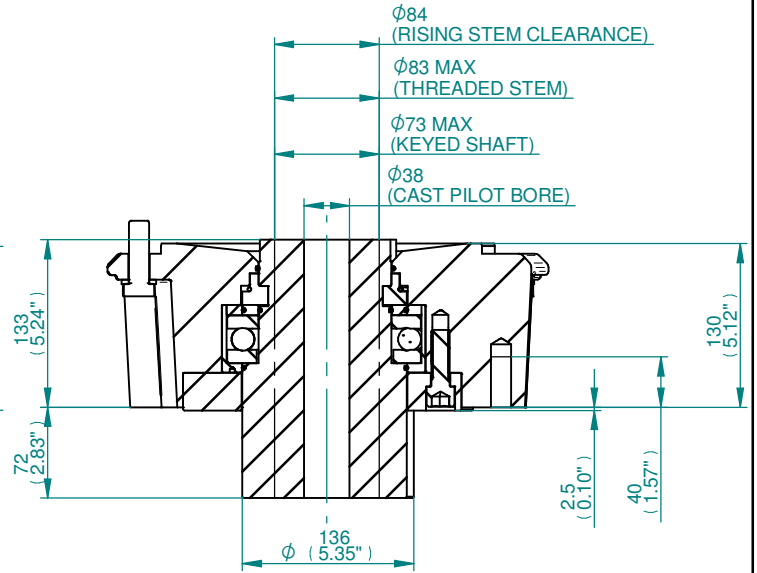

TYPICAL 'A' COUPLING DETAILS

TYPICAL 'Z3' COUPLING DETAILS

NOTE : COUPLINGS WITHOUT PILOT BORE AVAILABLE IF SPECIFIED WITH ORDER.

F25 BASE DETAIL FOR 'A' & 'Z3' COUPLINGS

FA25 BASE DETAIL FOR 'A' & 'Z3' COUPLING

# IQ3 SIZE 70 THRUST BASES

TYPICAL 'B1' COUPLING DETAILS

TYPICAL 'B3/B4' COUPLING DETAIL

F25 BASE DETAILS  
FOR 'B1' & 'B3/B4' COUPLINGS

FA25 BASE DETAILS  
FOR 'B1' & 'B3/B4' COUPLINGS

## IQ3 SIZE 70 NON-THRUST BASES

TYPICAL 'A' COUPLING DETAILS

TYPICAL 'Z3' COUPLING DETAILS

NOTE : COUPLINGS WITHOUT PILOT BORE AVAILABLE IF SPECIFIED WITH ORDER.

F30 BASE DETAILS FOR 'A' & 'Z3' COUPLINGS

FA30 BASE DETAILS FOR 'A' & 'Z3' COUPLINGS

# IQ3 SIZE 70 THRUST BASES

TYPICAL 'B1' COUPLING DETAILS

F30/FA30 BASE DETAILS  
FOR 'B1' COUPLINGS