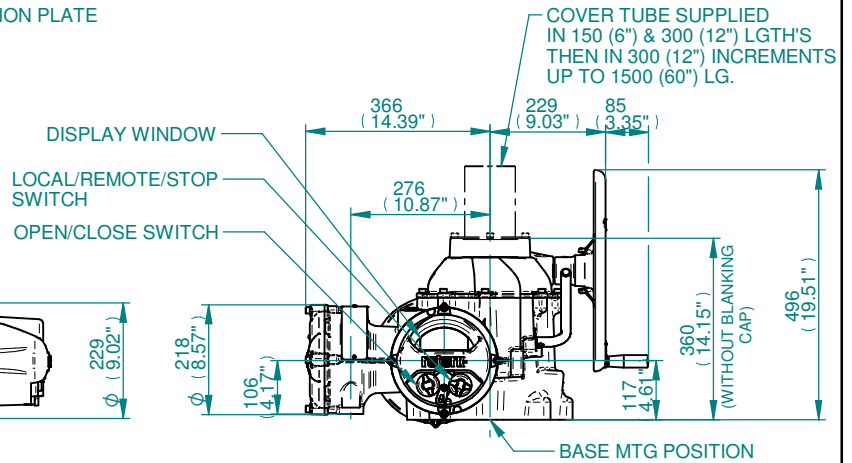

BATTERY HOUSING  
 TERMINAL HOUSING  
 IDENTIFICATION PLATE  
 ELECTRONICS COVER

COVER TUBE SUPPLIED  
 IN 150 (6") & 300 (12") LGTH'S  
 THEN IN 300 (12") INCREMENTS  
 UP TO 1500 (60") LG.

EARTHING HOLE  
 $\phi 6.5$  (1/4")

DISPLAY WINDOW  
 LOCAL/REMOTE/STOP  
 SWITCH  
 OPEN/CLOSE SWITCH

BASE MTG POSITION

DEFAULT HOLE SIZES:  
 HOLES 1, 3 & 4 TAPPED M25  
 HOLE 2 TAPPED M40

- NOTES**
- FOUR BASE OPTIONS ARE DETAILED TO SUIT THE RELEVANT COUPLING ARRANGEMENT.
  - THE REQUIRED BASE FOR THE SIDE & END VIEWS SHOULD BE LOADED TO MTG POSITION INDICATED.
  - \*\* REMOVAL ALLOWANCE REQUIRED.

NOTES

1. THREE BASE OPTIONS ARE DETAILED TO SUIT THE RELEVANT COUPLING ARRANGEMENT.
2. THE REQUIRED BASE FOR THE SIDE & END VIEWS SHOULD BE LOADED TO MTG POSITION INDICATED.
3. \*\* REMOVAL ALLOWANCE REQUIRED.