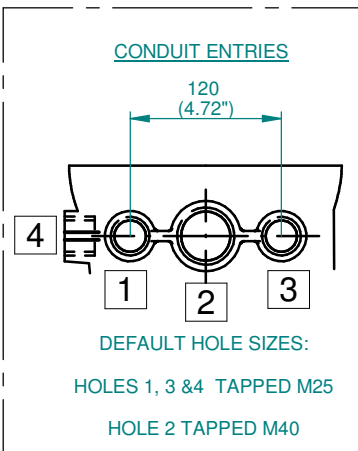

BATTERY HOUSING  
 TERMINAL HOUSING  
 IDENTIFICATION PLATE  
 ELECTRONICS COVER

COVER TUBE SUPPLIED  
 IN 150 (6") & 300 (12") LGTH'S  
 THEN IN 300 (12") INCREMENTS  
 UP TO 1500 (60") LG.

EARTHING HOLE  
 $\phi 6.5$  (1/4")

DISPLAY WINDOW  
 LOCAL/REMOTE/STOP  
 SWITCH  
 OPEN/CLOSE SWITCH

BASE MTG POSITION

DEFAULT HOLE SIZES:  
 HOLES 1, 3 & 4 TAPPED M25  
 HOLE 2 TAPPED M40

- NOTES**
- FOUR BASE OPTIONS ARE DETAILED TO SUIT THE RELEVANT COUPLING ARRANGEMENT.
  - THE REQUIRED BASE FOR THE SIDE & END VIEWS SHOULD BE LOADED TO MTG POSITION INDICATED.
  - \*\* REMOVAL ALLOWANCE REQUIRED.

NOTES

1. THREE BASE OPTIONS ARE DETAILED TO SUIT THE RELEVANT COUPLING ARRANGEMENT.
2. THE REQUIRED BASE FOR THE SIDE & END VIEWS SHOULD BE LOADED TO MTG POSITION INDICATED.
3. \*\* REMOVAL ALLOWANCE REQUIRED.