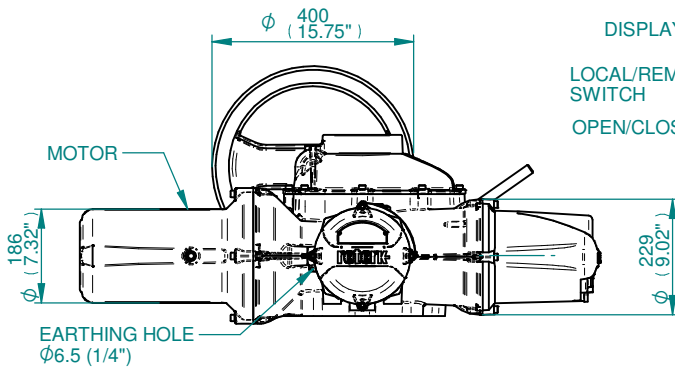

BATTERY HOUSING  
 TERMINAL HOUSING  
 IDENTIFICATION PLATE  
 ELECTRONICS COVER

COVER TUBE SUPPLIED  
 IN 150 (6") & 300 (12") LGTH'S  
 THEN IN 300 (12") INCREMENTS  
 UP TO 1500 (60") LG.

EARTHING HOLE  
 $\phi 6.5$  (1/4")

DISPLAY WINDOW  
 LOCAL/REMOTE/STOP  
 SWITCH  
 OPEN/CLOSE SWITCH

BASE MTG POSITION

DEFAULT HOLE SIZES:  
 HOLES 1, 3 & 4 TAPPED M25  
 HOLE 2 TAPPED M40

- NOTES**
- FOUR BASE OPTIONS ARE DETAILED TO SUIT THE RELEVANT COUPLING ARRANGEMENT.
  - THE REQUIRED BASE FOR THE SIDE & END VIEWS SHOULD BE LOADED TO MTG POSITION INDICATED.
  - \*\* REMOVAL ALLOWANCE REQUIRED.

NOTES

1. THREE BASE OPTIONS ARE DETAILED TO SUIT THE RELEVANT COUPLING ARRANGEMENT.
2. THE REQUIRED BASE FOR THE SIDE & END VIEWS SHOULD BE LOADED TO MTG POSITION INDICATED.
3. \*\* REMOVAL ALLOWANCE REQUIRED.