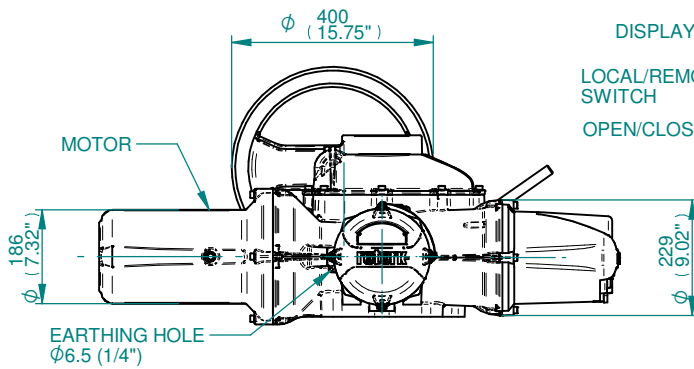

BATTERY HOUSING  
 TERMINAL HOUSING  
 IDENTIFICATION PLATE  
 ELECTRONICS COVER

COVER TUBE SUPPLIED  
 IN 150 (6") & 300 (12") LGTH'S  
 THEN IN 300 (12") INCREMENTS  
 UP TO 1500 (60") LG.

EARTHING HOLE  
 $\phi 6.5$  (1/4")

DISPLAY WINDOW  
 LOCAL/REMOTE/STOP  
 SWITCH  
 OPEN/CLOSE SWITCH

BASE MTG POSITION

DEFAULT HOLE SIZES:  
 HOLES 1, 3 & 4 TAPPED M25  
 HOLE 2 TAPPED M40

- NOTES**
- FOUR BASE OPTIONS ARE DETAILED TO SUIT THE RELEVANT COUPLING ARRANGEMENT.
  - THE REQUIRED BASE FOR THE SIDE & END VIEWS SHOULD BE LOADED TO MTG POSITION INDICATED.
  - \*\* REMOVAL ALLOWANCE REQUIRED.

NOTES

1. THREE BASE OPTIONS ARE DETAILED TO SUIT THE RELEVANT COUPLING ARRANGEMENT.
2. THE REQUIRED BASE FOR THE SIDE & END VIEWS SHOULD BE LOADED TO MTG POSITION INDICATED.
3. \*\* REMOVAL ALLOWANCE REQUIRED.