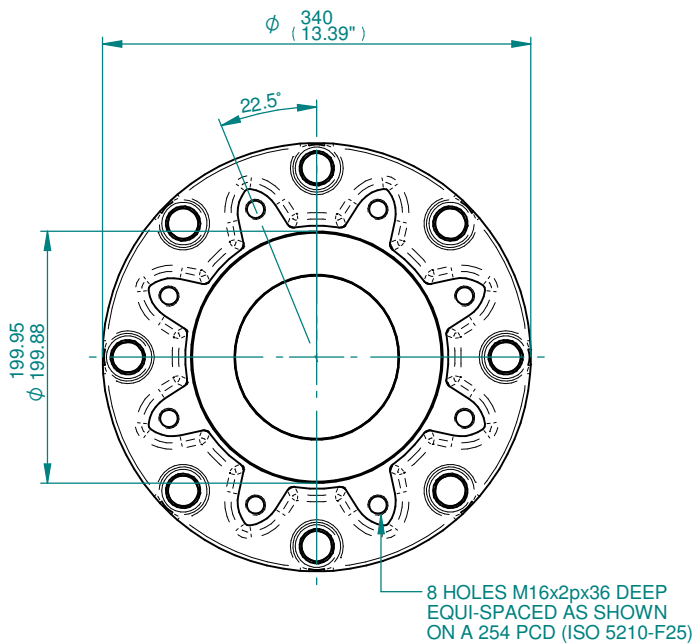

NOTES

1. THREE BASE OPTIONS ARE DETAILED TO SUIT THE RELEVANT COUPLING ARRANGEMENT.
2. THE REQUIRED BASE FOR THE SIDE & END VIEWS SHOULD BE LOADED TO MTG POSITION INDICATED.
3. \*\* REMOVAL ALLOWANCE REQUIRED.

TYPICAL 'A' COUPLING DETAILS

TYPICAL 'Z3' COUPLING DETAILS

NOTE : COUPLINGS WITHOUT PILOT BORE AVAILABLE IF SPECIFIED WITH ORDER.

F25 BASE DETAIL FOR 'A' & 'Z3' COUPLINGS

FA25 BASE DETAIL FOR 'A' & 'Z3' COUPLING

# IQ3 SIZE 70 THRUST BASES

TYPICAL 'B1' COUPLING DETAILS

TYPICAL 'B3/B4' COUPLING DETAIL

F25 BASE DETAILS  
FOR 'B1' & 'B3/B4' COUPLINGS

FA25 BASE DETAILS  
FOR 'B1' & 'B3/B4' COUPLINGS

## IQ3 SIZE 70 NON-THRUST BASES

TYPICAL 'A' COUPLING DETAILS

TYPICAL 'Z3' COUPLING DETAILS

NOTE : COUPLINGS WITHOUT PILOT BORE AVAILABLE IF SPECIFIED WITH ORDER.

F30 BASE DETAILS FOR 'A' & 'Z3' COUPLINGS

FA30 BASE DETAILS FOR 'A' & 'Z3' COUPLINGS