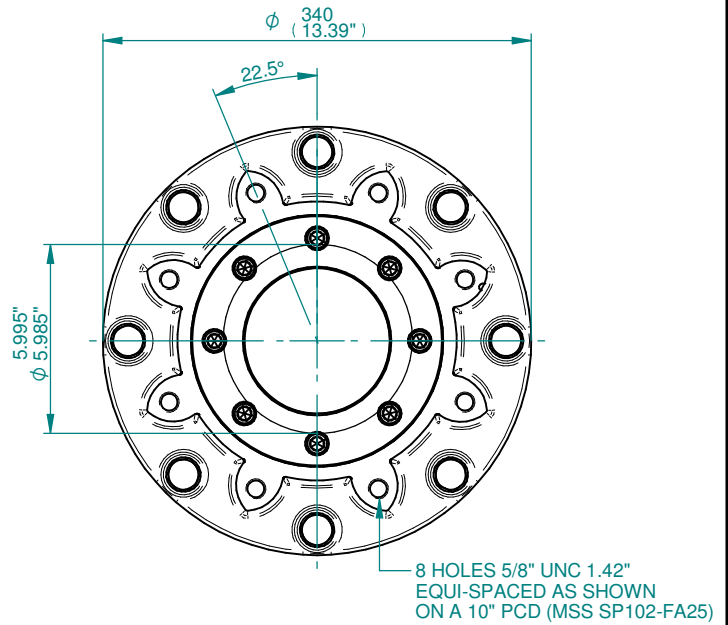

NOTES

1. THREE BASE OPTIONS ARE DETAILED TO SUIT THE RELEVANT COUPLING ARRANGEMENT.
2. THE REQUIRED BASE FOR THE SIDE & END VIEWS SHOULD BE LOADED TO MTG POSITION INDICATED.
3. \*\* REMOVAL ALLOWANCE REQUIRED.

TYPICAL 'A' COUPLING DETAILS

TYPICAL 'Z3' COUPLING DETAILS

NOTE : COUPLINGS WITHOUT PILOT BORE AVAILABLE IF SPECIFIED WITH ORDER.

F25 BASE DETAIL FOR 'A' & 'Z3' COUPLINGS

FA25 BASE DETAIL FOR 'A' & 'Z3' COUPLING

# IQ3 SIZE 70 THRUST BASES

TYPICAL 'B1' COUPLING DETAILS

TYPICAL 'B3/B4' COUPLING DETAIL

F25 BASE DETAILS  
FOR 'B1' & 'B3/B4' COUPLINGS

FA25 BASE DETAILS  
FOR 'B1' & 'B3/B4' COUPLINGS

## IQ3 SIZE 70 NON-THRUST BASES

TYPICAL 'A' COUPLING DETAILS

TYPICAL 'Z3' COUPLING DETAILS

NOTE : COUPLINGS WITHOUT PILOT BORE AVAILABLE IF SPECIFIED WITH ORDER.

F30 BASE DETAILS FOR 'A' & 'Z3' COUPLINGS

FA30 BASE DETAILS FOR 'A' & 'Z3' COUPLINGS