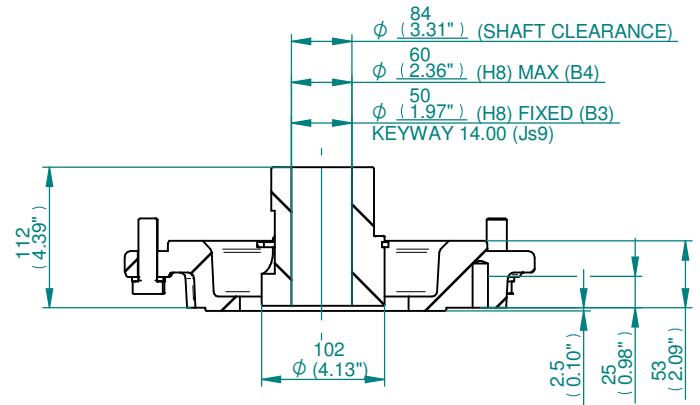

NOTES

1. THREE BASE OPTIONS ARE DETAILED TO SUIT THE RELEVANT COUPLING ARRANGEMENT.
2. THE REQUIRED BASE FOR THE SIDE & END VIEWS SHOULD BE LOADED TO MTG POSITION INDICATED.
3. \*\* REMOVAL ALLOWANCE REQUIRED.

TYPICAL 'A' COUPLING DETAILS

TYPICAL 'Z3' COUPLING DETAILS

NOTE : COUPLINGS WITHOUT PILOT BORE AVAILABLE IF SPECIFIED WITH ORDER.

F25 BASE DETAIL FOR 'A' & 'Z3' COUPLINGS

FA25 BASE DETAIL FOR 'A' & 'Z3' COUPLING

# IQ3 SIZE 70 THRUST BASES

TYPICAL 'B1' COUPLING DETAILS

TYPICAL 'B3/B4' COUPLING DETAIL

F25 BASE DETAILS  
FOR 'B1' & 'B3/B4' COUPLINGS

FA25 BASE DETAILS  
FOR 'B1' & 'B3/B4' COUPLINGS

## IQ3 SIZE 70 NON-THRUST BASES

TYPICAL 'A' COUPLING DETAILS

TYPICAL 'Z3' COUPLING DETAILS

NOTE : COUPLINGS WITHOUT PILOT BORE AVAILABLE IF SPECIFIED WITH ORDER.

F30 BASE DETAILS FOR 'A' & 'Z3' COUPLINGS

FA30 BASE DETAILS FOR 'A' & 'Z3' COUPLINGS