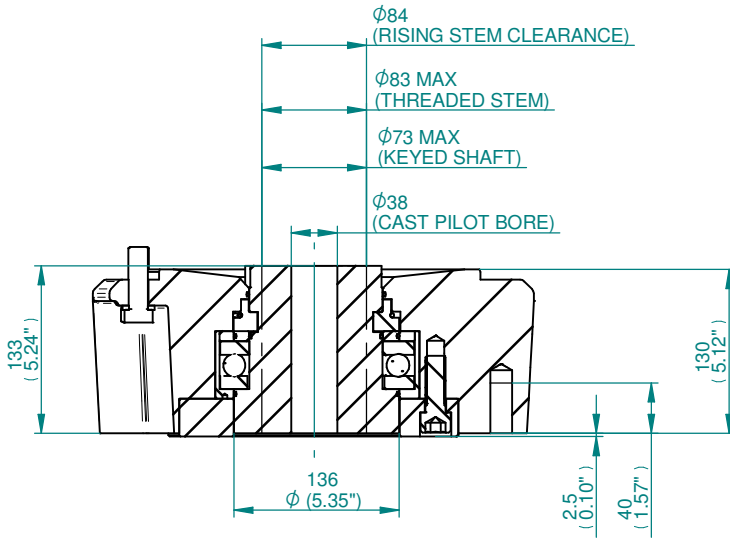

TYPICAL 'A' COUPLING DETAILS

TYPICAL 'Z3' COUPLING DETAILS

NOTE : COUPLINGS WITHOUT PILOT BORE AVAILABLE IF SPECIFIED WITH ORDER.

F25 BASE DETAIL FOR 'A' & 'Z3' COUPLINGS

FA25 BASE DETAIL FOR 'A' & 'Z3' COUPLING

# IQ3 SIZE 70 THRUST BASES

TYPICAL 'B1' COUPLING DETAILS

TYPICAL 'B3/B4' COUPLING DETAIL

F25 BASE DETAILS  
FOR 'B1' & 'B3/B4' COUPLINGS

FA25 BASE DETAILS  
FOR 'B1' & 'B3/B4' COUPLINGS

## IQ3 SIZE 70 NON-THRUST BASES

TYPICAL 'A' COUPLING DETAILS

TYPICAL 'Z3' COUPLING DETAILS

NOTE : COUPLINGS WITHOUT PILOT BORE AVAILABLE IF SPECIFIED WITH ORDER.

F30 BASE DETAILS FOR 'A' & 'Z3' COUPLINGS

FA30 BASE DETAILS FOR 'A' & 'Z3' COUPLINGS

# IQ3 SIZE 70 THRUST BASES

TYPICAL 'B1' COUPLING DETAILS

F30/FA30 BASE DETAILS  
FOR 'B1' COUPLINGS