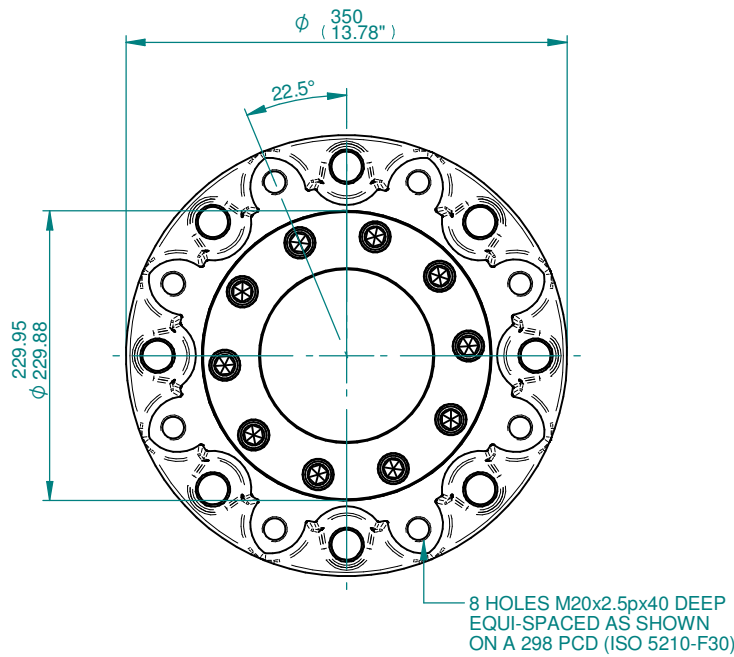

# IQ3 SIZE 70 THRUST BASES

TYPICAL 'B1' COUPLING DETAILS

TYPICAL 'B3/B4' COUPLING DETAIL

F25 BASE DETAILS  
FOR 'B1' & 'B3/B4' COUPLINGS

FA25 BASE DETAILS  
FOR 'B1' & 'B3/B4' COUPLINGS

## IQ3 SIZE 70 NON-THRUST BASES

TYPICAL 'A' COUPLING DETAILS

TYPICAL 'Z3' COUPLING DETAILS

NOTE : COUPLINGS WITHOUT PILOT BORE AVAILABLE IF SPECIFIED WITH ORDER.

F30 BASE DETAILS FOR 'A' & 'Z3' COUPLINGS

FA30 BASE DETAILS FOR 'A' & 'Z3' COUPLINGS

# IQ3 SIZE 70 THRUST BASES

TYPICAL 'B1' COUPLING DETAILS

F30/FA30 BASE DETAILS  
FOR 'B1' COUPLINGS

## IQ3 SIZE 70 NON-THRUST BASES