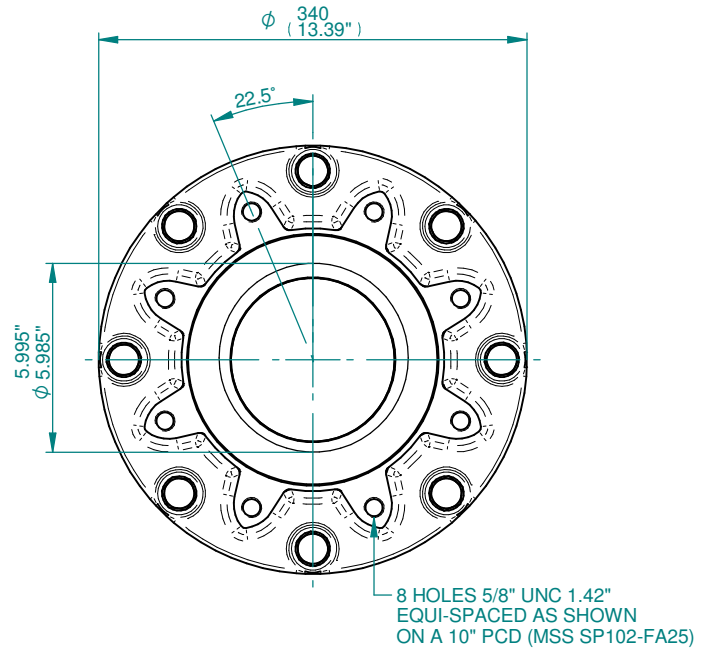

TYPICAL 'A' COUPLING DETAILS

TYPICAL 'Z3' COUPLING DETAILS

NOTE : COUPLINGS WITHOUT PILOT BORE AVAILABLE IF SPECIFIED WITH ORDER.

F25 BASE DETAIL FOR 'A' & 'Z3' COUPLINGS

FA25 BASE DETAIL FOR 'A' & 'Z3' COUPLING

# IQ3 SIZE 70 THRUST BASES

TYPICAL 'B1' COUPLING DETAILS

TYPICAL 'B3/B4' COUPLING DETAIL

F25 BASE DETAILS  
FOR 'B1' & 'B3/B4' COUPLINGS

FA25 BASE DETAILS  
FOR 'B1' & 'B3/B4' COUPLINGS

## IQ3 SIZE 70 NON-THRUST BASES

TYPICAL 'A' COUPLING DETAILS

TYPICAL 'Z3' COUPLING DETAILS

NOTE : COUPLINGS WITHOUT PILOT BORE AVAILABLE IF SPECIFIED WITH ORDER.

F30 BASE DETAILS FOR 'A' & 'Z3' COUPLINGS

FA30 BASE DETAILS FOR 'A' & 'Z3' COUPLINGS

# IQ3 SIZE 70 THRUST BASES

TYPICAL 'B1' COUPLING DETAILS

F30/FA30 BASE DETAILS  
FOR 'B1' COUPLINGS