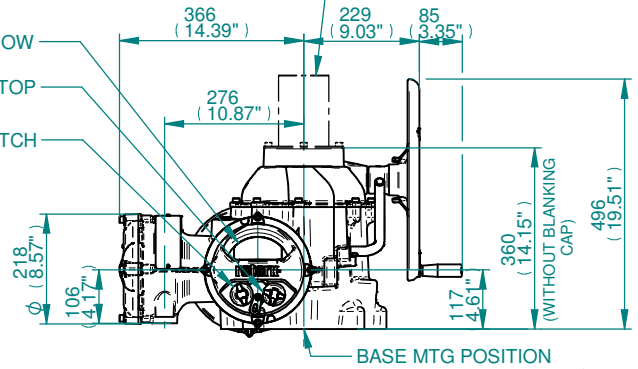

BATTERY HOUSING  
 TERMINAL HOUSING  
 IDENTIFICATION PLATE  
 ELECTRONICS COVER

COVER TUBE SUPPLIED  
 IN 150 (6") & 300 (12") LGTH'S  
 THEN IN 300 (12") INCREMENTS  
 UP TO 1500 (60") LG.

EARTHING HOLE  
 $\phi 6.5$  (1/4")

DISPLAY WINDOW  
 LOCAL/REMOTE/STOP  
 SWITCH  
 OPEN/CLOSE SWITCH

BASE MTG POSITION

DEFAULT HOLE SIZES:  
 HOLES 1, 3 & 4 TAPPED M25  
 HOLE 2 TAPPED M40

- NOTES**
- FOUR BASE OPTIONS ARE DETAILED TO SUIT THE RELEVANT COUPLING ARRANGEMENT.
  - THE REQUIRED BASE FOR THE SIDE & END VIEWS SHOULD BE LOADED TO MTG POSITION INDICATED.
  - \*\* REMOVAL ALLOWANCE REQUIRED.

NOTES

1. THREE BASE OPTIONS ARE DETAILED TO SUIT THE RELEVANT COUPLING ARRANGEMENT.
2. THE REQUIRED BASE FOR THE SIDE & END VIEWS SHOULD BE LOADED TO MTG POSITION INDICATED.
3. \*\* REMOVAL ALLOWANCE REQUIRED.