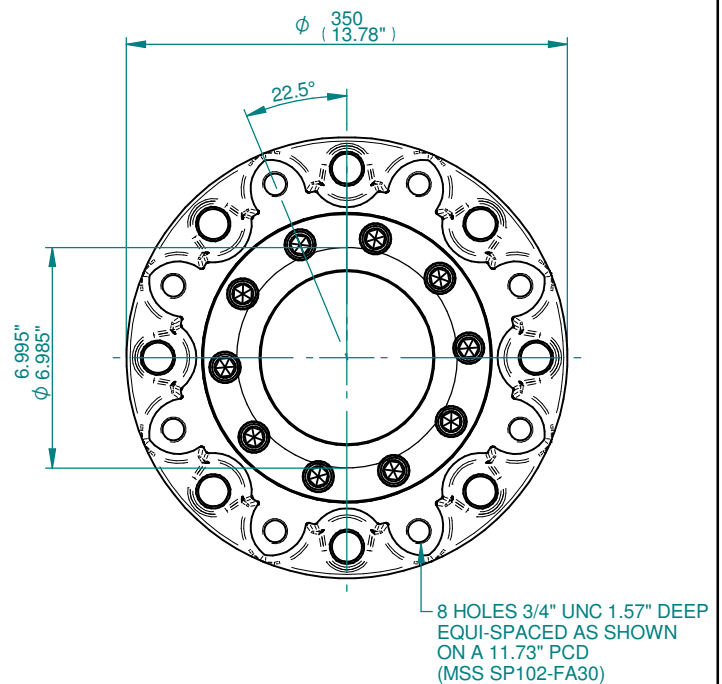

# IQ3 SIZE 70 THRUST BASES

TYPICAL 'B1' COUPLING DETAILS

TYPICAL 'B3/B4' COUPLING DETAIL

F25 BASE DETAILS  
FOR 'B1' & 'B3/B4' COUPLINGS

FA25 BASE DETAILS  
FOR 'B1' & 'B3/B4' COUPLINGS

## IQ3 SIZE 70 NON-THRUST BASES

TYPICAL 'A' COUPLING DETAILS

TYPICAL 'Z3' COUPLING DETAILS

NOTE : COUPLINGS WITHOUT PILOT BORE AVAILABLE IF SPECIFIED WITH ORDER.

F30 BASE DETAILS FOR 'A' & 'Z3' COUPLINGS

FA30 BASE DETAILS FOR 'A' & 'Z3' COUPLINGS

# IQ3 SIZE 70 THRUST BASES

TYPICAL 'B1' COUPLING DETAILS

F30/FA30 BASE DETAILS  
FOR 'B1' COUPLINGS

## IQ3 SIZE 70 NON-THRUST BASES