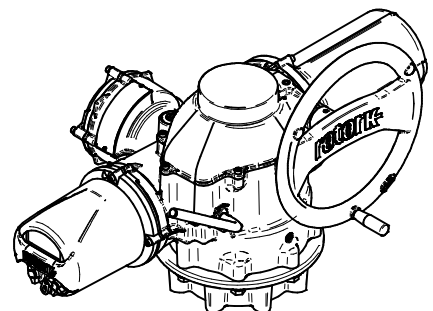

BATTERY HOUSING  
 TERMINAL HOUSING  
 IDENTIFICATION PLATE  
 ELECTRONICS COVER

COVER TUBE SUPPLIED  
 IN 150 (6") & 300 (12") LGTH'S  
 THEN IN 300 (12") INCREMENTS  
 UP TO 1500 (60") LG.

EARTHING HOLE  
 $\phi 6.5$  (1/4")

DISPLAY WINDOW  
 LOCAL/REMOTE/STOP  
 SWITCH  
 OPEN/CLOSE SWITCH

BASE MTG POSITION

DEFAULT HOLE SIZES:  
 HOLES 1, 3 & 4 TAPPED M25  
 HOLE 2 TAPPED M40

- NOTES**
- FOUR BASE OPTIONS ARE DETAILED TO SUIT THE RELEVANT COUPLING ARRANGEMENT.
  - THE REQUIRED BASE FOR THE SIDE & END VIEWS SHOULD BE LOADED TO MTG POSITION INDICATED.
  - \*\* REMOVAL ALLOWANCE REQUIRED.

NOTES

1. THREE BASE OPTIONS ARE DETAILED TO SUIT THE RELEVANT COUPLING ARRANGEMENT.
2. THE REQUIRED BASE FOR THE SIDE & END VIEWS SHOULD BE LOADED TO MTG POSITION INDICATED.
3. \*\* REMOVAL ALLOWANCE REQUIRED.