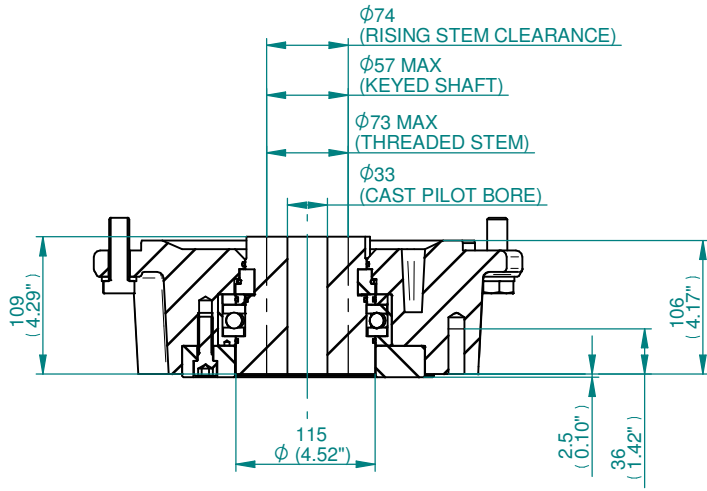

BATTERY HOUSING  
 TERMINAL HOUSING  
 IDENTIFICATION PLATE  
 ELECTRONICS COVER

COVER TUBE SUPPLIED  
 IN 150 (6") & 300 (12") LGTH'S  
 THEN IN 300 (12") INCREMENTS  
 UP TO 1500 (60") LG.

EARTHING HOLE  
 $\phi 6.5$  (1/4")

DISPLAY WINDOW  
 LOCAL/REMOTE/STOP  
 SWITCH  
 OPEN/CLOSE SWITCH

BASE MTG POSITION

DEFAULT HOLE SIZES:  
 HOLES 1, 3 & 4 TAPPED M25  
 HOLE 2 TAPPED M40

- NOTES**
- FOUR BASE OPTIONS ARE DETAILED TO SUIT THE RELEVANT COUPLING ARRANGEMENT.
  - THE REQUIRED BASE FOR THE SIDE & END VIEWS SHOULD BE LOADED TO MTG POSITION INDICATED.
  - \*\* REMOVAL ALLOWANCE REQUIRED.

NOTES

1. THREE BASE OPTIONS ARE DETAILED TO SUIT THE RELEVANT COUPLING ARRANGEMENT.
2. THE REQUIRED BASE FOR THE SIDE & END VIEWS SHOULD BE LOADED TO MTG POSITION INDICATED.
3. \*\* REMOVAL ALLOWANCE REQUIRED.