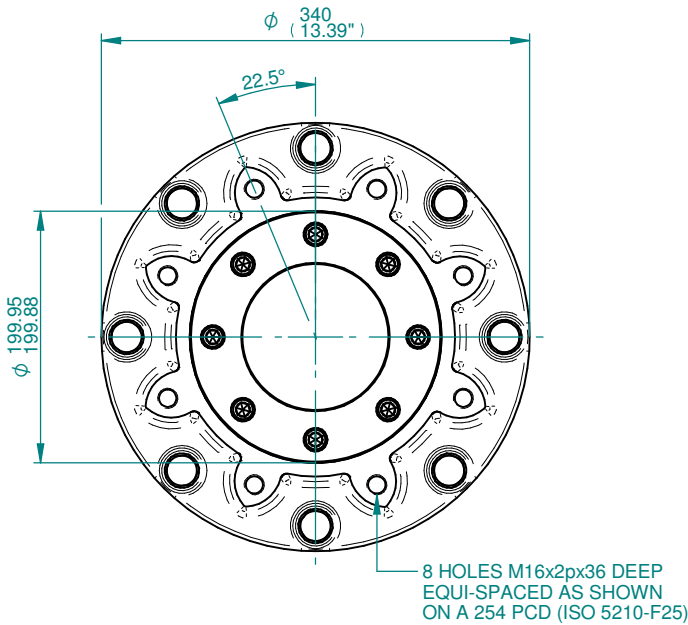

DISPLAY WINDOW  
 LOCAL/REMOTE/STOP  
 SWITCH  
 OPEN/CLOSE SWITCH

BASE MTG POSITION

DEFAULT HOLE SIZES:  
 HOLES 1, 3 & 4 TAPPED M25  
 HOLE 2 TAPPED M40

- NOTES**
- FOUR BASE OPTIONS ARE DETAILED TO SUIT THE RELEVANT COUPLING ARRANGEMENT.
  - THE REQUIRED BASE FOR THE SIDE & END VIEWS SHOULD BE LOADED TO MTG POSITION INDICATED.
  - \*\* REMOVAL ALLOWANCE REQUIRED.

NOTES

1. THREE BASE OPTIONS ARE DETAILED TO SUIT THE RELEVANT COUPLING ARRANGEMENT.
2. THE REQUIRED BASE FOR THE SIDE & END VIEWS SHOULD BE LOADED TO MTG POSITION INDICATED.
3. \*\* REMOVAL ALLOWANCE REQUIRED.

TYPICAL 'A' COUPLING DETAILS

TYPICAL 'Z3' COUPLING DETAILS

NOTE : COUPLINGS WITHOUT PILOT BORE AVAILABLE IF SPECIFIED WITH ORDER.

F25 BASE DETAIL FOR 'A' & 'Z3' COUPLINGS

FA25 BASE DETAIL FOR 'A' & 'Z3' COUPLING

# IQ3 SIZE 70 THRUST BASES

TYPICAL 'B1' COUPLING DETAILS

TYPICAL 'B3/B4' COUPLING DETAIL

F25 BASE DETAILS  
FOR 'B1' & 'B3/B4' COUPLINGS

FA25 BASE DETAILS  
FOR 'B1' & 'B3/B4' COUPLINGS