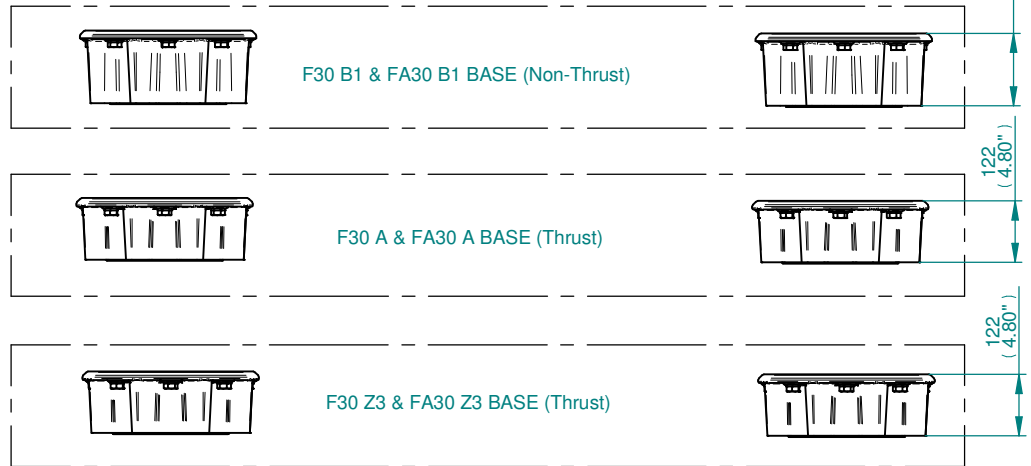

DISPLAY WINDOW  
 LOCAL/REMOTE/STOP  
 SWITCH  
 OPEN/CLOSE SWITCH

BASE MTG POSITION

DEFAULT HOLE SIZES:  
 HOLES 1, 3 & 4 TAPPED M25  
 HOLE 2 TAPPED M40

- NOTES**
- FOUR BASE OPTIONS ARE DETAILED TO SUIT THE RELEVANT COUPLING ARRANGEMENT.
  - THE REQUIRED BASE FOR THE SIDE & END VIEWS SHOULD BE LOADED TO MTG POSITION INDICATED.
  - \*\* REMOVAL ALLOWANCE REQUIRED.

NOTES

1. THREE BASE OPTIONS ARE DETAILED TO SUIT THE RELEVANT COUPLING ARRANGEMENT.
2. THE REQUIRED BASE FOR THE SIDE & END VIEWS SHOULD BE LOADED TO MTG POSITION INDICATED.
3. \*\* REMOVAL ALLOWANCE REQUIRED.